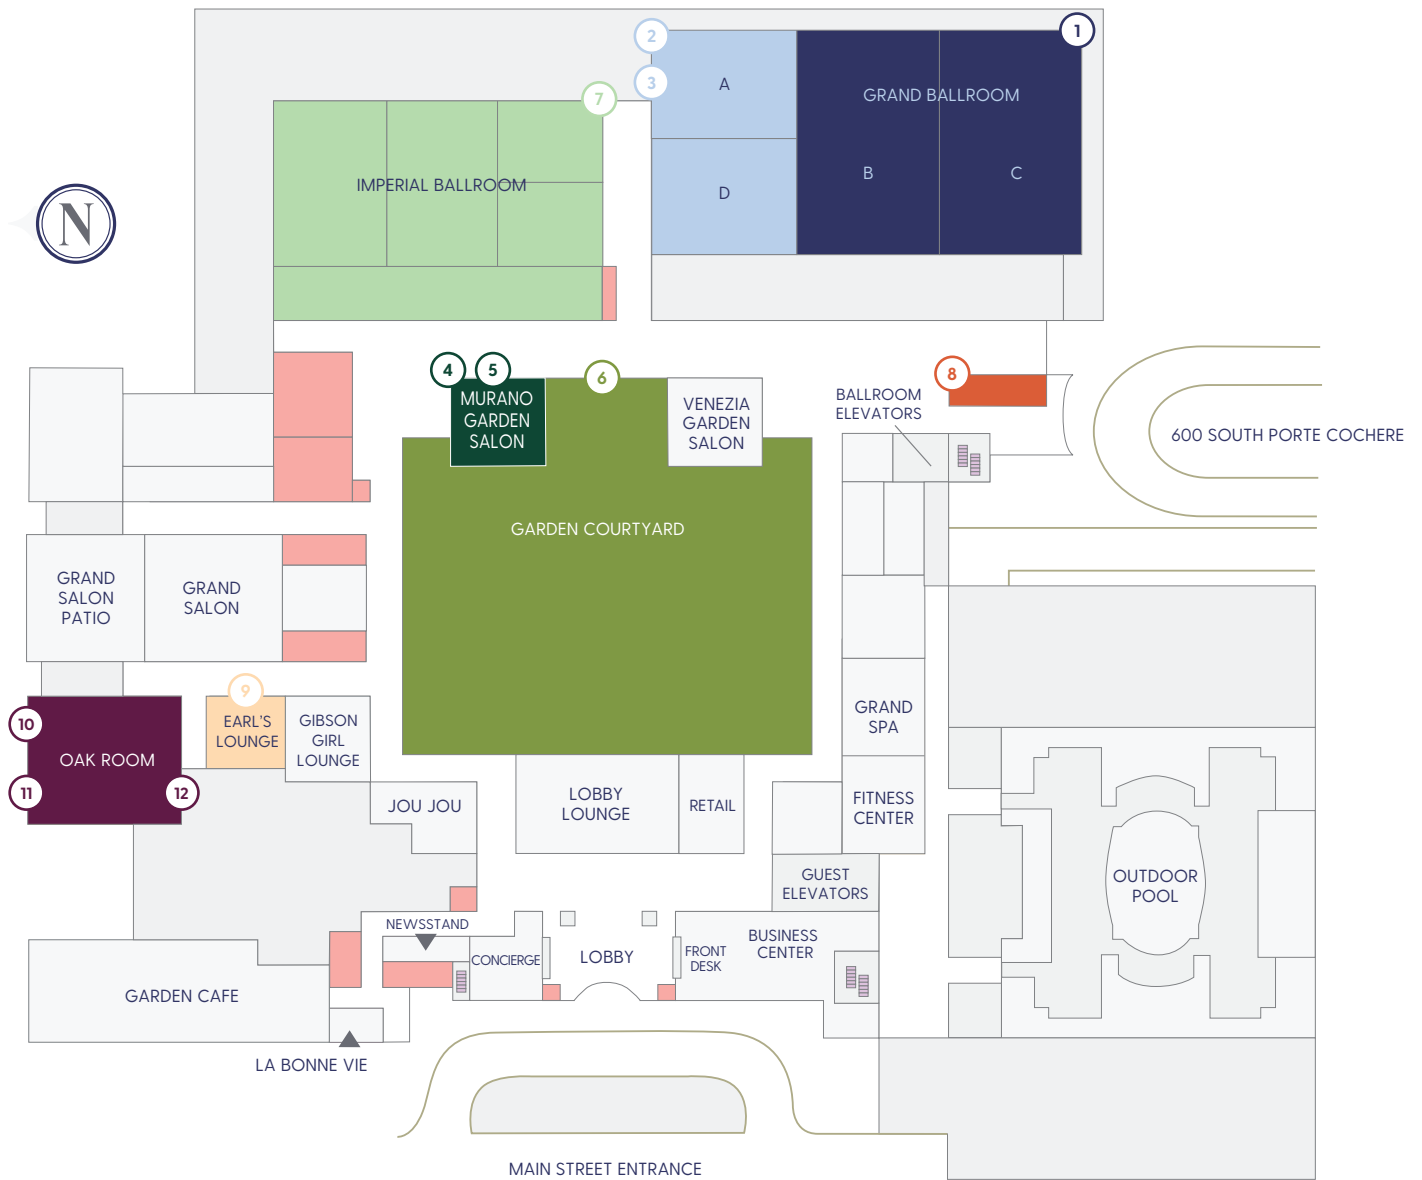

EXHIBITING COMPANY	BOOTH
Antech Diagnostics	35
Banfield Pet Hospital	42
BCP Veterinary Pharmacy	15
Best Friends Animal Society	10
Blue Buffalo Veterinary Diets	40
Blue River PetCare	7
BluePearl Specialty + Emergency Pet Hospital	36
Boehringer Ingelheim	4

EXHIBITING COMPANY	BOOTH
Chewy Health	13
Chi Dog	1
Domes Pharma	31-32
Econologics Financial Advisors	38
Elanco Animal Health	29
Epicur Pharma/Stokes Pharmacy	9
4Cyte	50
Erchonia	18

EXHIBITING COMPANY	BOOTH
Freshpet	27
Heartstrings Pet Hospice	16
Hill's Pet Nutrition	6
HT Bio Imaging	12
IDEXX	43
IndeVets	11
Innovative Petcare	30
Lap of Love	48
MediLoupes	17
Meds for Vets Compounding Pharmacy	14
Mixlab	46
Nutramax Laboratories Inc	39
Ocu-GLO / Animal Necessity	21
Petco/Vetco	3
PetSmart Veterinary Services	26
PRN Pharmacal	22
Purina Pro Plan Veterinary	28/37
QSM Diagnostics	34
Revelation Animal Health	47
Rose Micro Solutions	25
Royal Canin	33
Sage Veterinary Imaging	41
Scratch Financial	24
Serenegy	5
SunTech Medical	2
The Farmer's Dog	45
VCA Animal Hospitals	51
Vet Books By Success Concepts	8
Veterinary Emergency Group (VEG)	23
Veterinary Management Groups	19
Vetramil	20
Vetriscience	44
Wag'n Tails	49

## EVENTS

- 4** Morning Yoga | Sponsored by 
- 5** Sunday Luggage Storage
- 6** Yappy Hour Reception
- 7** Exhibit Hall

## SERVICES

- 8** Badge Pick-Up
- 9** Career Center | Sponsored by 
- 10** Summit SWAG Store
- 11** Wellness Zone | Sponsored by 
- 12** Adopt, Connect & Cuddle Corner | With 
-  Restrooms